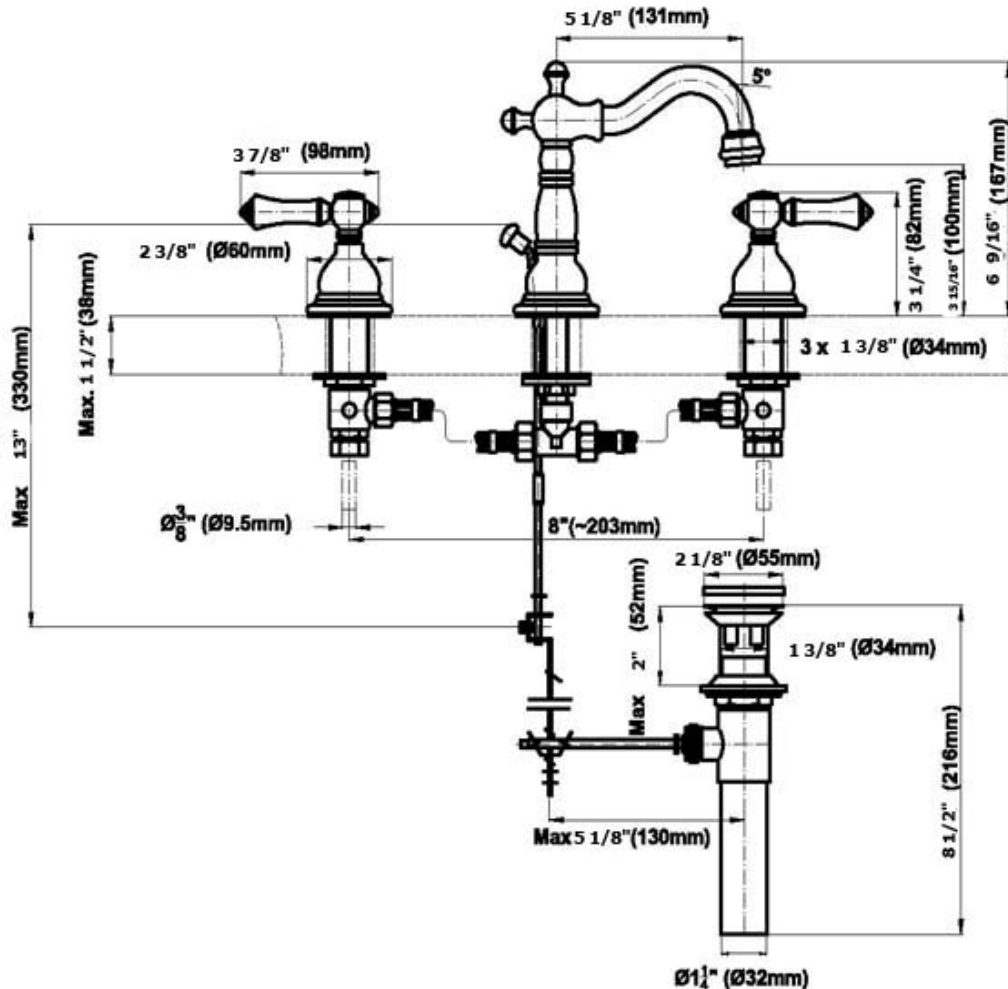

G-2500-LM15

Nantucket Collection
Widespread Lavatory Faucet

GRAFF[®]
CUTTING EDGE DESIGN

Product Features

- Installs on 8" centers
- Aerated flow rate ~ 2.2 gpm @ 60 psi
- Includes pop-up drain assembly w/lift rod and overflow

Optional Accessories

- Decorative trap G-9970-**
- Water-saving aerator G-9300

Warranty

- Limited lifetime warranty

For complete warranty information go to www.graff-faucets.com/en-nam/warranty

The measurements shown are for reference only. Products and specifications shown are subject to change without notice. Revised 07/2012.